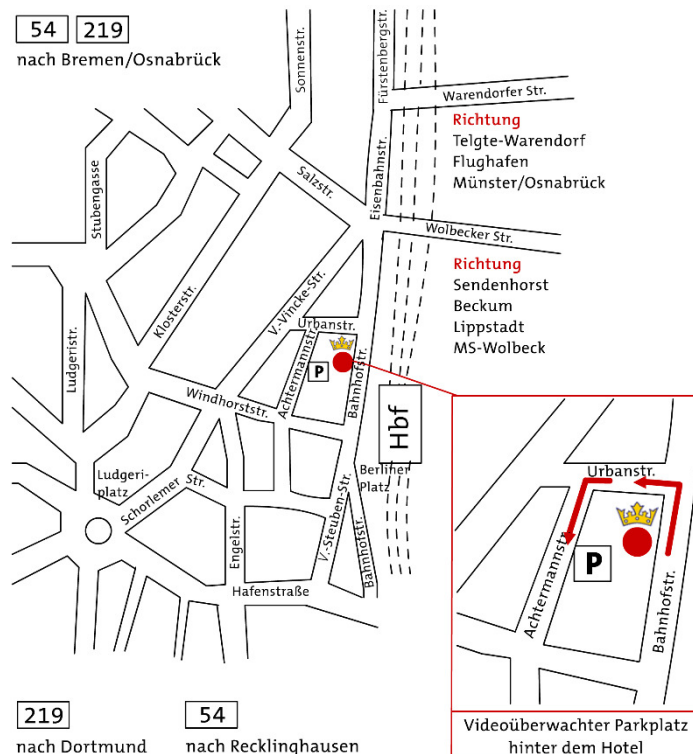

Access to

Hotel Kaiserhof
via
Achtermannstraße
48143 Münster
(GPS entry)

Fenneberg GmbH • Bahnhofstr. 14 • 48143 Münster
Tel.: 02 51 – 4 17 80 • Fax: 02 51 – 4 17 86 66 • www.kaiserhof-muenster.de • E-Mail: hotel@kaiserhof-muenster.de

Rechtsform GmbH
Sitz Münster AG Münster HRA 15306
Steuernummer 337/5707/2613
Umsatzsteuer-ID: DE 297 714 067

Vertreten durch die
Geschäftsführer
Kay Fenneberg und
Anja Wolke - Fenneberg

Sparkasse Münsterland Ost
BLZ 400 501 50 Kto.-Nr.: 34402016
BIC/SWIFT WELADED1MST
IBAN DE52 4005 0150 0034 4020 16