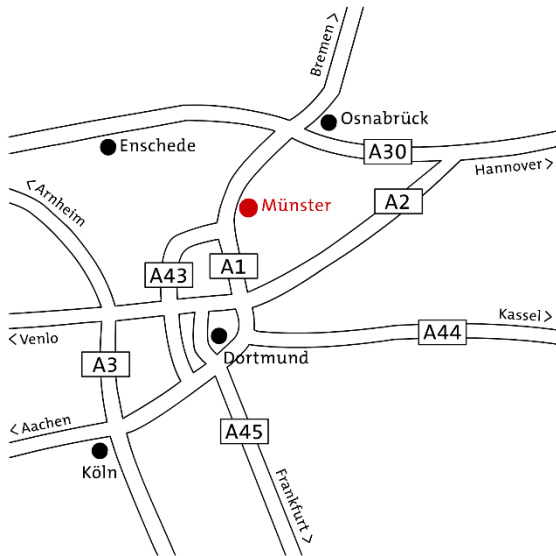

## To get to the Hotel Kaiserhof

Our hotel-own, video-controlled parking lots are available to our guests arriving by car. The area can be accessed via **Achtermannstraße (GPS entry)**.

We draw your attention to the fact that due to limited capacities, we cannot guarantee there is enough space for everyone. Parking is subject to charges.

Coming from the A 1 / A 43 motorways, exit Münster – Süd or Münster - Nord you follow the "Stadtmitte" / "Hauptbahnhof" signs. The hotel is located opposite the central station.

### Address

Hotel Kaiserhof  
Bahnhofstraße 14  
48143 Münster  
Tel. 02 51 - 4 17 80  
Fax 02 51 - 4 17 86 66